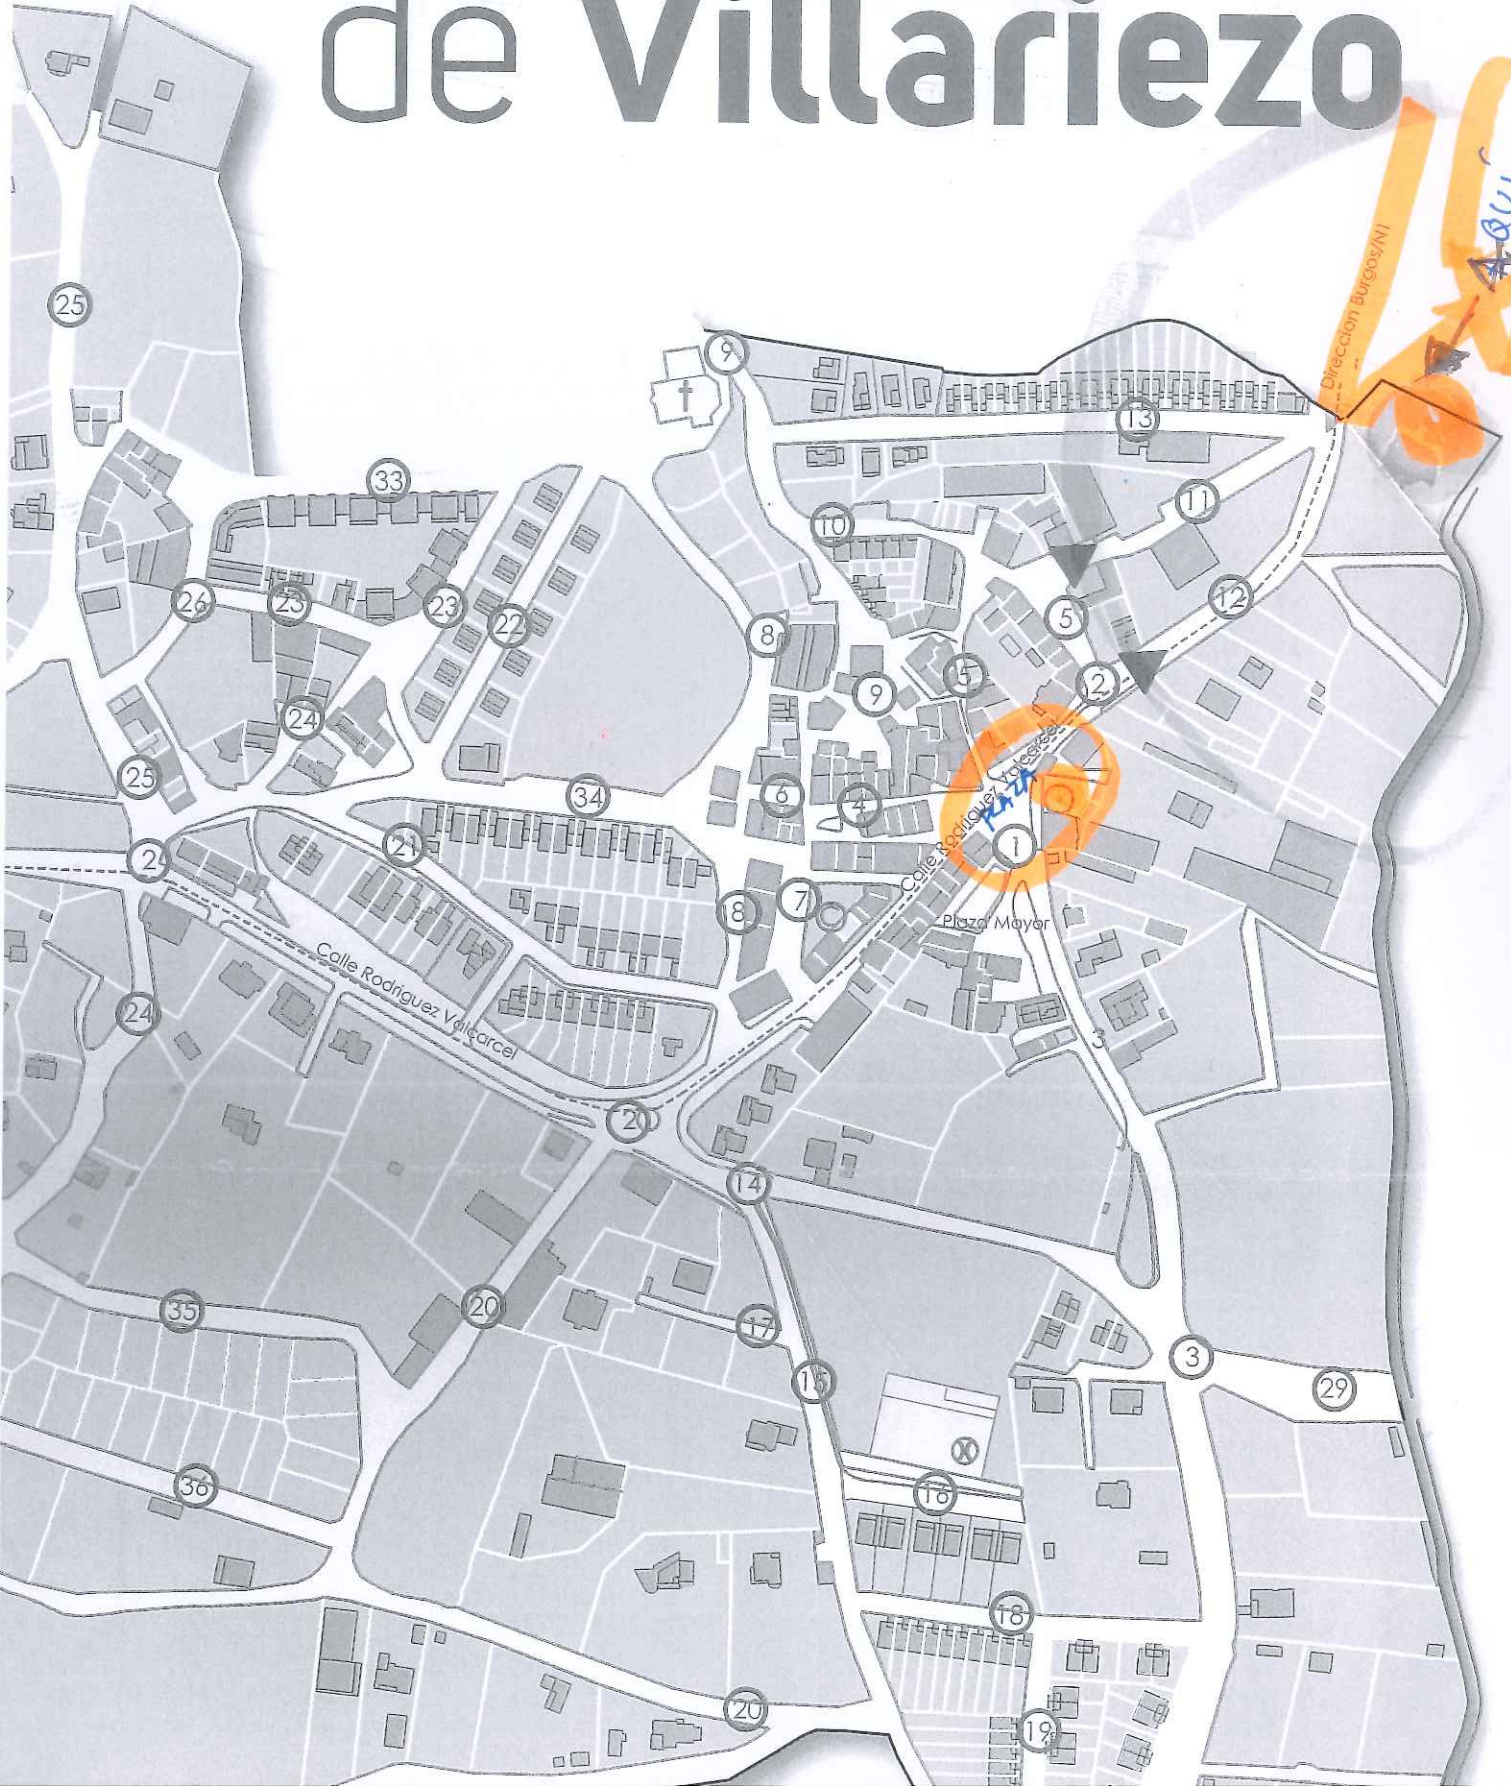

Callejero de Villariezo

Orange arrow pointing to a location on the map, with the handwritten word "AQUÍ" next to it.

Direction Burgos/NI

Blue circle highlighting the Plaza Mayor area on the map.

Calle Rodríguez Villarcel

Plaza Mayor